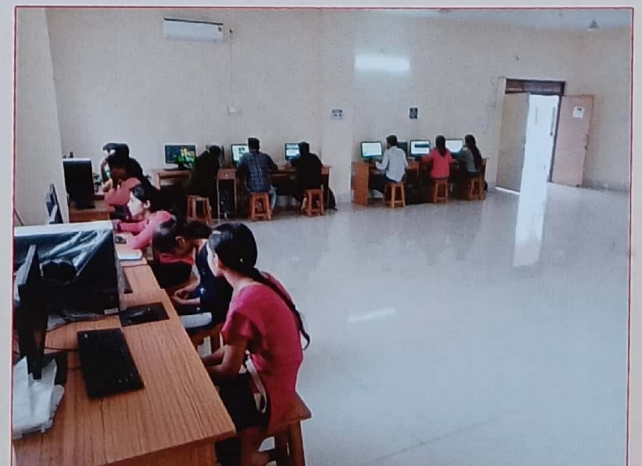

Govt. Model College

Atari - Raipur (C.G.)

Complete English Medium Government First College

Govt. Model College, Raipur is a part of Swami Atmanand English Medium Colleges, an aspiring program of higher education department, Govt. of C.G. The institute is equipped with excellent laboratories, amenities, Sports facilities all contributing to the holistic growth and learning of the students.

Govt. Model College, Raipur (Atari) offers courses :-

Group	Course	Seats
Science	B.Sc. PCM	50 seats
	B.Sc. CBZ	50 seats
	B.Sc. PMG	30 seats
	B.Sc. CZG	30 seats
Commerce	B.Com. (Plain)	50 seats
	B. Com. (Comp. App.)	50 seats
Computer Applications	BCA	50 seats